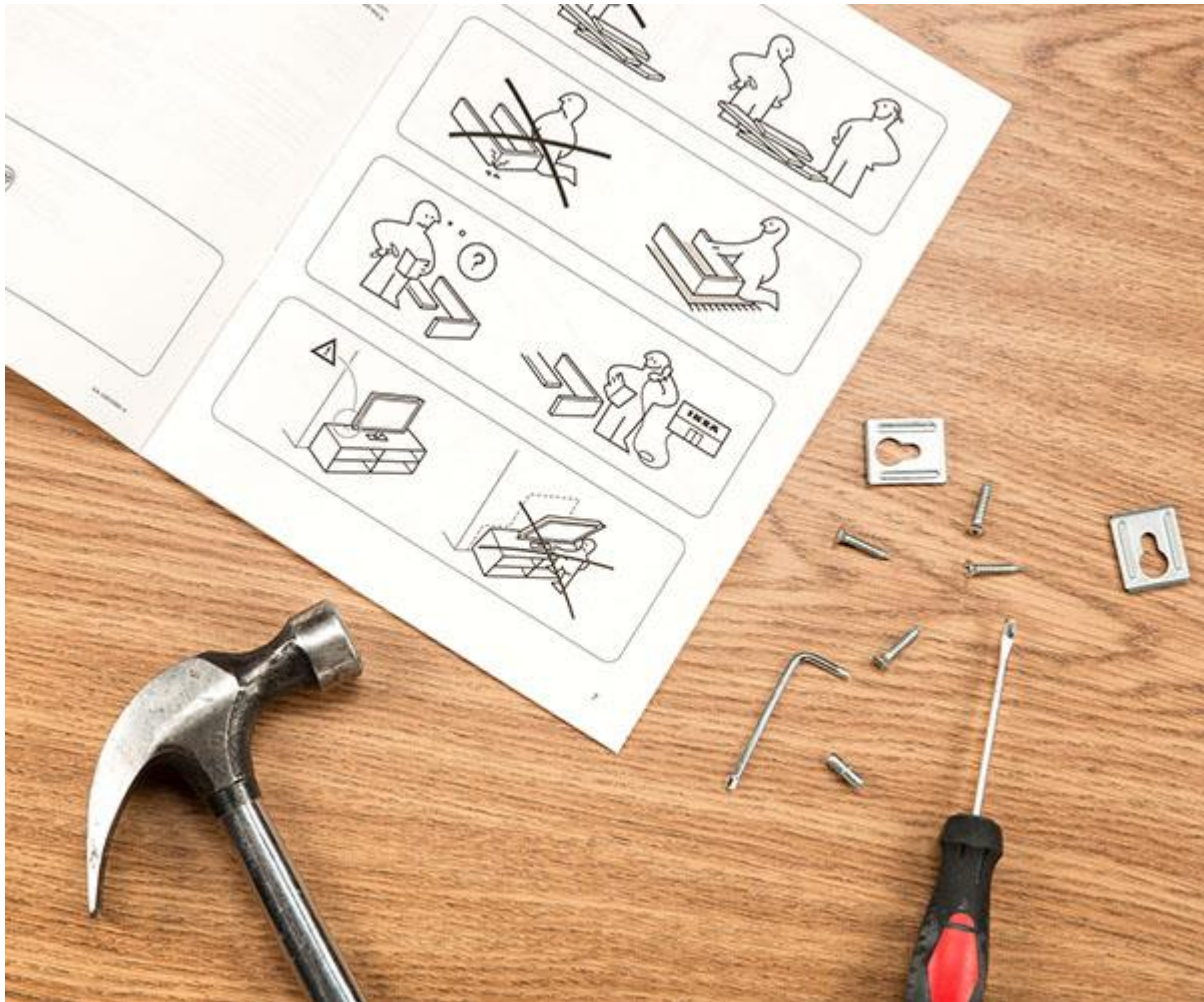

Robot Can Assemble Ikea Furniture (Without Cursing)

A robot can assemble Ikea furniture without hurling insults at its partner. (Tommy Alvéén/Dreamstime.com)

By Mike Dorstewitz | Wednesday, 18 April 2018 05:51 PM

A robot has been programmed to assemble Ikea furniture — without cursing, stomping or hurling insults at the international home products manufacturer.

Engineers at Nanyang Technological University accepted the challenge to construct an Ikea Stefan chair using a 3-D camera and two industrial robot arms fitted with grippers and force sensors. It took 21 minutes to assemble the chair.

The results were published Wednesday in [**Science Robotics**](#).

“What the robot does is to first figure out where exactly is the original position of the frame,” engineer Quang-Cuong Pham explained, **Wired reported**. “And then calculates the motion of the two arms automatically to go and grasp it and transport it.”

MIT Technology Review referred to the feat as being “equivalent to the moon landings for robotics,” because although the skills to put the furniture together are fairly straightforward, they’re also immensely complex in their individual tasks.